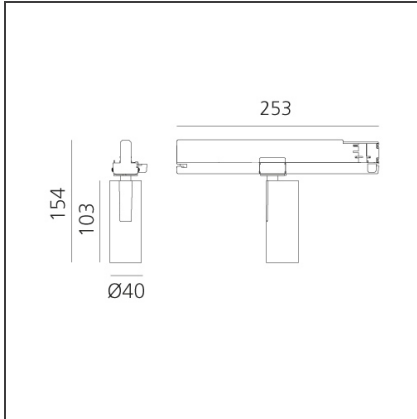

Vector Track 40 10W 28° 4000K DALI Brushed Silver

IP20 Dimmerable: +  -

DESIGN BY

Carlotta de Bevilacqua

DESCRIPTION

Three sizes with three different beam angles each (spot, flood, wide flood) obtained by means of refractive or hybrid optical units. Vector 55 track DALI zoom optic (22°-32°). Junction arm integrated in the spotlight's body to keep the barycentre aligned with the track and prevent any imbalance in possible suspension versions of the track. The junction allows 360° rotation and 90° tilting for maximum emission adjustment freedom. Vector 95 available only in track version. Version with compact 4-conductor (3p+n) adapter with hidden LED driver and not-dimmable phase selector.

TECHNICAL DRAWINGS

FEATURES

Article Code:	AN05815	Series:	Indoor, 2018
Colour:	Brushed Silver		Artemide Collection
Installation:	Projector, Track		
Environment:	Indoor		

DIMENSIONS

Height:	cm 15.4
Base Length:	cm 25.3
Inclination:	-90+90
Rotation:	cm 360