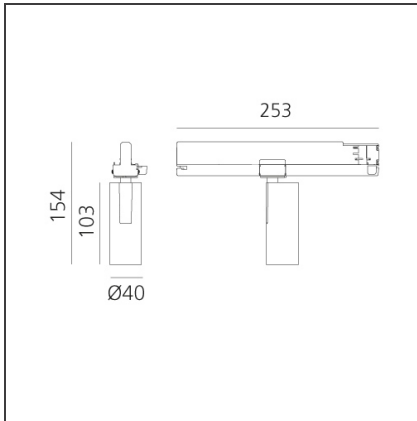

Vector Track 40 10W 28° 4000K DALI Brushed Bronze

IP20 Dimmerable: +  -

DESIGN BY

Carlotta de Bevilacqua

DESCRIPTION

Three sizes with three different beam angles each (spot, flood, wide flood) obtained by means of refractive or hybrid optical units. Vector 55 track DALI zoom optic (22°-32°). Junction arm integrated in the spotlight's body to keep the barycentre aligned with the track and prevent any imbalance in possible suspension versions of the track. The junction allows 360° rotation and 90° tilting for maximum emission adjustment freedom. Vector 95 available only in track version. Version with compact 4-conductor (3p+n) adapter with hidden LED driver and not-dimmable phase selector.

TECHNICAL DRAWINGS

FEATURES

Article Code:	AN05820	Series:	Indoor, 2018
Colour:	Brushed Bronze		Artemide Collection
Installation:	Projector, Track		
Environment:	Indoor		

DIMENSIONS

Height:	cm 15.4
Base Length:	cm 25.3
Inclination:	-90+90
Rotation:	cm 360