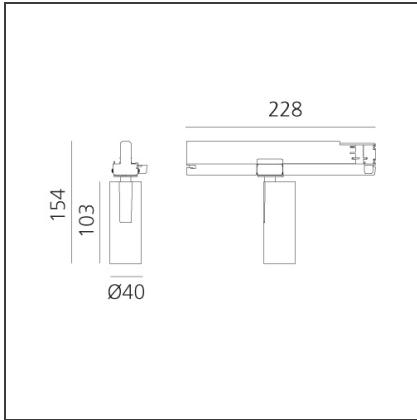

Vector Track 40 10W 28° 3000K Undimmable White

IP20 

DESIGN BY

Carlotta de Bevilacqua

DESCRIPTION

Three sizes with three different beam angles each (spot, flood, wide flood) obtained by means of refractive or hybrid optical units. Vector 55 track DALI zoom optic (22°-32°). Junction arm integrated in the spotlight's body to keep the barycentre aligned with the track and prevent any imbalance in possible suspension versions of the track. The junction allows 360° rotation and 90° tilting for maximum emission adjustment freedom. Vector 95 available only in track version. Version with compact 4-conductor (3p+n) adapter with hidden LED driver and not-dimmable phase selector.

TECHNICAL DRAWINGS

FEATURES

Article Code:	AN00301	Series:	Indoor, 2018 Artemide Collection
Colour:	White		
Installation:	Projector, Track		
Environment:	Indoor		

DIMENSIONS

Height:	cm 15.4
Base Length:	cm 22.8
Inclination:	-90+90
Rotation:	cm 360