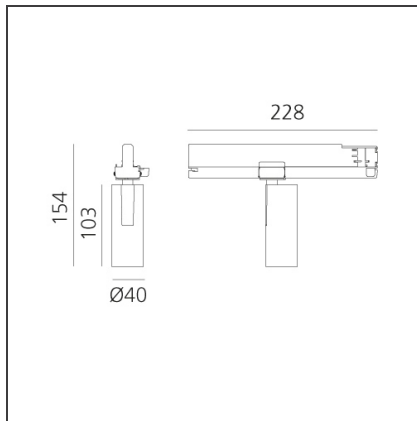

Vector Track 40 10W 28° 3000K Undimmable Brushed silver

IP20 

DESIGN BY

Carlotta de Bevilacqua

DESCRIPTION

Three sizes with three different beam angles each (spot, flood, wide flood) obtained by means of refractive or hybrid optical units. Vector 55 track DALI zoom optic (22°-32°). Junction arm integrated in the spotlight's body to keep the barycentre aligned with the track and prevent any imbalance in possible suspension versions of the track. The junction allows 360° rotation and 90° tilting for maximum emission adjustment freedom. Vector 95 available only in track version. Version with compact 4-conductor (3p+n) adapter with hidden LED driver and not-dimmable phase selector.

TECHNICAL DRAWINGS

FEATURES

Article Code:	AN00315	Series:	Indoor, 2018 Artemide Collection
Colour:	Brushed silver		
Installation:	Projector, Track		
Environment:	Indoor		

DIMENSIONS

Height:	cm 15.4
Base Length:	cm 22.8
Inclination:	-90+90
Rotation:	cm 360