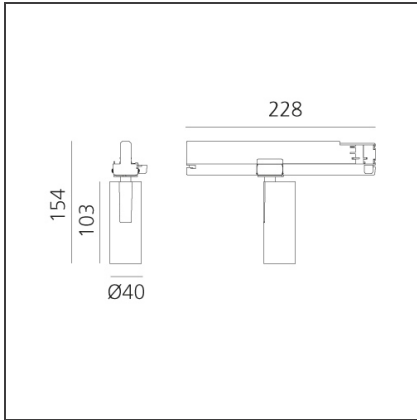

TECHNICAL DRAWINGS

FEATURES

Article Code:	AN00320	Series:	Indoor, 2018 Artemide Collection
Colour:	Brushed bronze		
Installation:	Projector, Track		
Environment:	Indoor		

DIMENSIONS

Height:	cm 15.4
Base Length:	cm 22.8
Inclination:	-90+90
Rotation:	cm 360

INCLUDED SOURCES

Category:	LED	Color temperature (K):	3000K
Number:	1	Color Tolerance:	MacAdam 3SDCM
Watt:	10W	Service Life:	L70 (6K) 50000h
Type:	0		
Class:	A		

LUMINAIRE

Watt:	10W	Delivered lumens output (lm):	529lm
		CCT:	3000K
		Efficiency:	63%
		Efficacy:	52.88lm/W
		CRI:	90

Notes

220/240Vac 50/60Hz Electronic ballast included.