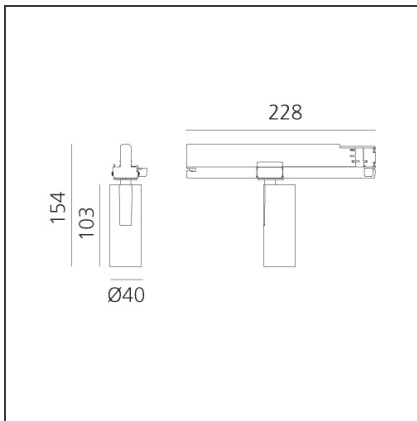

Vector Track 40 10W 28° 3000K Undimmable Black

IP20 

DESIGN BY

Carlotta de Bevilacqua

DESCRIPTION

Three sizes with three different beam angles each (spot, flood, wide flood) obtained by means of refractive or hybrid optical units. Vector 55 track DALI zoom optic (22°-32°). Junction arm integrated in the spotlight's body to keep the barycentre aligned with the track and prevent any imbalance in possible suspension versions of the track. The junction allows 360° rotation and 90° tilting for maximum emission adjustment freedom. Vector 95 available only in track version. Version with compact 4-conductor (3p+n) adapter with hidden LED driver and not-dimmable phase selector.

TECHNICAL DRAWINGS

FEATURES

Article Code:	AN00304	Series:	Indoor, 2018 Artemide Collection
Colour:	Black		
Installation:	Projector, Track		
Environment:	Indoor		

DIMENSIONS

Height:	cm 15.4
Base Length:	cm 22.8
Inclination:	-90+90
Rotation:	cm 360