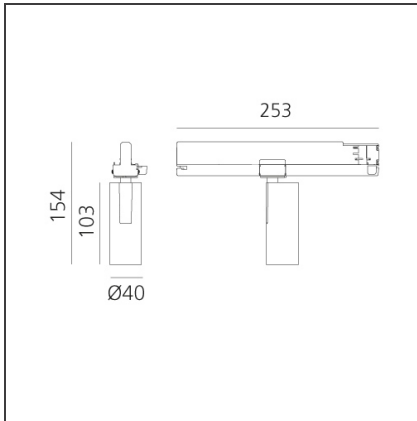

Vector Track 40 10W 28° 3000K DALI White

IP20 Dimmerable: +  -

DESIGN BY

Carlotta de Bevilacqua

DESCRIPTION

Three sizes with three different beam angles each (spot, flood, wide flood) obtained by means of refractive or hybrid optical units. Vector 55 track DALI zoom optic (22°-32°). Junction arm integrated in the spotlight's body to keep the barycentre aligned with the track and prevent any imbalance in possible suspension versions of the track. The junction allows 360° rotation and 90° tilting for maximum emission adjustment freedom. Vector 95 available only in track version. Version with compact 4-conductor (3p+n) adapter with hidden LED driver and not-dimmable phase selector.

TECHNICAL DRAWINGS

FEATURES

Article Code:	AN00801	Series:	Indoor, 2018
Colour:	White		Artemide Collection
Installation:	Projector, Track		
Environment:	Indoor		

DIMENSIONS

Height:	cm 15.4
Base Length:	cm 25.3
Inclination:	-90+90
Rotation:	cm 360