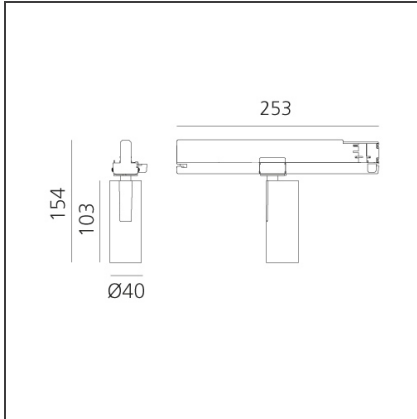

Vector Track 40 10W 28° 3000K DALI Brushed bronze

IP20 Dimmerable: +  -

DESIGN BY

Carlotta de Bevilacqua

DESCRIPTION

Three sizes with three different beam angles each (spot, flood, wide flood) obtained by means of refractive or hybrid optical units. Vector 55 track DALI zoom optic (22°-32°). Junction arm integrated in the spotlight's body to keep the barycentre aligned with the track and prevent any imbalance in possible suspension versions of the track. The junction allows 360° rotation and 90° tilting for maximum emission adjustment freedom. Vector 95 available only in track version. Version with compact 4-conductor (3p+n) adapter with hidden LED driver and not-dimmable phase selector.

TECHNICAL DRAWINGS

FEATURES

Article Code:	AN00820	Series:	Indoor, 2018
Colour:	Brushed bronze		Artemide Collection
Installation:	Projector, Track		
Environment:	Indoor		

DIMENSIONS

Height:	cm 15.4
Base Length:	cm 25.3
Inclination:	-90+90
Rotation:	cm 360