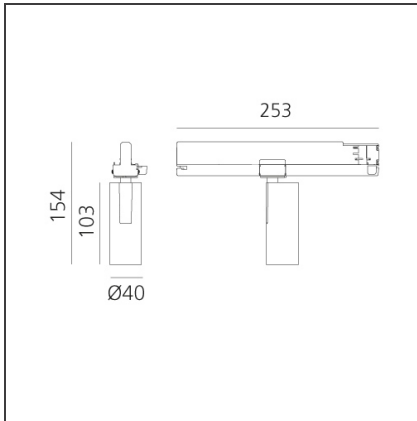

Vector Track 40 10W 28° 3000K DALI Black

IP20 Dimmerable: +  -

DESIGN BY

Carlotta de Bevilacqua

DESCRIPTION

Three sizes with three different beam angles each (spot, flood, wide flood) obtained by means of refractive or hybrid optical units. Vector 55 track DALI zoom optic (22°-32°). Junction arm integrated in the spotlight's body to keep the barycentre aligned with the track and prevent any imbalance in possible suspension versions of the track. The junction allows 360° rotation and 90° tilting for maximum emission adjustment freedom. Vector 95 available only in track version. Version with compact 4-conductor (3p+n) adapter with hidden LED driver and not-dimmable phase selector.

TECHNICAL DRAWINGS

FEATURES

Article Code:	AN00804	Series:	Indoor, 2018 Artemide Collection
Colour:	Black		
Installation:	Projector, Track		
Environment:	Indoor		

DIMENSIONS

Height:	cm 15.4
Base Length:	cm 25.3
Inclination:	-90+90
Rotation:	cm 360