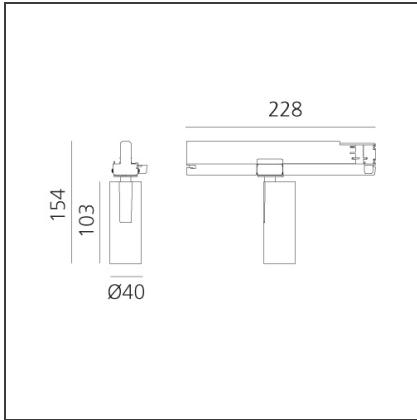

TECHNICAL DRAWINGS

FEATURES

Article Code:	AN01315	Series:	Indoor, 2018 Artemide Collection
Colour:	Brushed silver		
Installation:	Projector, Track		
Environment:	Indoor		

DIMENSIONS

Height:	cm 15.4
Base Length:	cm 22.8
Inclination:	-90+90
Rotation:	cm 360

INCLUDED SOURCES

Category:	LED	Color temperature (K):	2700K
Number:	1		
Watt:	10W		
Type:	0		

LUMINAIRE

Watt:	10W	Delivered lumens output (lm):	491lm
		CCT:	2700K
		Efficiency:	63%
		Efficacy:	49.10lm/W
		CRI:	90

Notes

220/240Vac 50/60Hz Electronic ballast included.