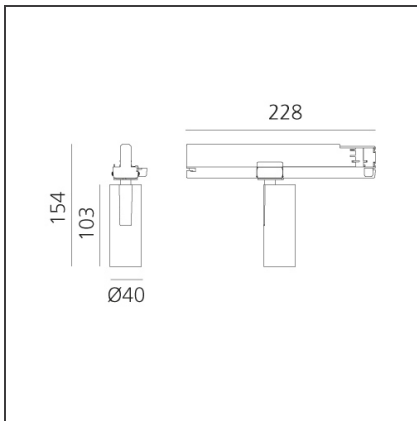

Vector Track 40 10W 28° 2700K Undimmable Black

IP20 

DESIGN BY

Carlotta de Bevilacqua

DESCRIPTION

Three sizes with three different beam angles each (spot, flood, wide flood) obtained by means of refractive or hybrid optical units. Vector 55 track DALI zoom optic (22°-32°). Junction arm integrated in the spotlight's body to keep the barycentre aligned with the track and prevent any imbalance in possible suspension versions of the track. The junction allows 360° rotation and 90° tilting for maximum emission adjustment freedom. Vector 95 available only in track version. Version with compact 4-conductor (3p+n) adapter with hidden LED driver and not-dimmable phase selector.

TECHNICAL DRAWINGS

FEATURES

Article Code:	AN01304	Series:	Indoor, 2018 Artemide Collection
Colour:	Black		
Installation:	Projector, Track		
Environment:	Indoor		

DIMENSIONS

Height:	cm 15.4
Base Length:	cm 22.8
Inclination:	-90+90
Rotation:	cm 360

INCLUDED SOURCES

Category:	LED	Color temperature (K):	2700K
Number:	1		
Watt:	10W		
Type:	0		

LUMINAIRE

Watt:	10W	Delivered lumens output (lm):	491lm
		CCT:	2700K
		Efficiency:	63%
		Efficacy:	49.10lm/W
		CRI:	90