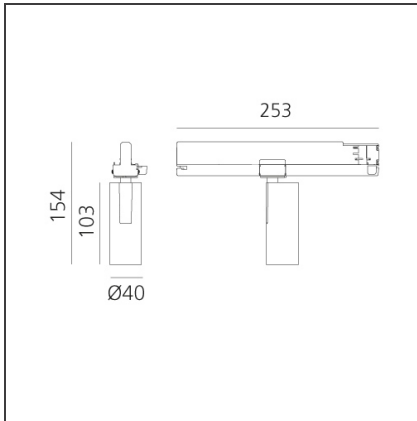

Vector Track 40 10W 28° 2700K DALI Brushed bronze

IP20 Dimmerable: +  -

DESIGN BY

Carlotta de Bevilacqua

DESCRIPTION

Three sizes with three different beam angles each (spot, flood, wide flood) obtained by means of refractive or hybrid optical units. Vector 55 track DALI zoom optic (22°-32°). Junction arm integrated in the spotlight's body to keep the barycentre aligned with the track and prevent any imbalance in possible suspension versions of the track. The junction allows 360° rotation and 90° tilting for maximum emission adjustment freedom. Vector 95 available only in track version. Version with compact 4-conductor (3p+n) adapter with hidden LED driver and not-dimmable phase selector.

TECHNICAL DRAWINGS

FEATURES

Article Code:	AN01820	Series:	Indoor, 2018
Colour:	Brushed bronze		Artemide Collection
Installation:	Projector, Track		
Environment:	Indoor		

DIMENSIONS

Height:	cm 15.4
Base Length:	cm 25.3
Inclination:	-90+90
Rotation:	cm 360

INCLUDED SOURCES

Category:	LED	Color temperature (K):	2700K
Number:	1		
Watt:	10W		
Type:	0		

LUMINAIRE

Watt:	10W	Delivered lumens output (lm):	491lm
		CCT:	2700K
		Efficiency:	63%
		Efficacy:	49.10lm/W
		CRI:	90
		Dimmable Typology:	Dali