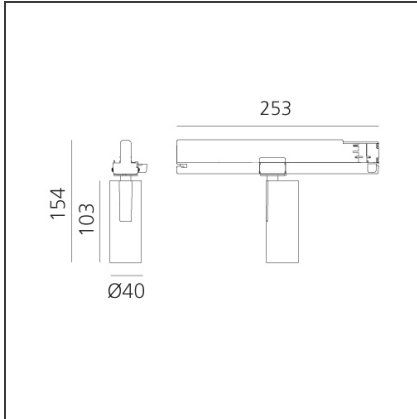

Vector Track 40 10W 28° 2700K DALI Black

IP20 Dimmerable: +  -

DESIGN BY

Carlotta de Bevilacqua

DESCRIPTION

Three sizes with three different beam angles each (spot, flood, wide flood) obtained by means of refractive or hybrid optical units. Vector 55 track DALI zoom optic (22°-32°). Junction arm integrated in the spotlight's body to keep the barycentre aligned with the track and prevent any imbalance in possible suspension versions of the track. The junction allows 360° rotation and 90° tilting for maximum emission adjustment freedom. Vector 95 available only in track version. Version with compact 4-conductor (3p+n) adapter with hidden LED driver and not-dimmable phase selector.

TECHNICAL DRAWINGS

FEATURES

Article Code:	AN01804	Series:	Indoor, 2018 Artemide Collection
Colour:	Black		
Installation:	Projector, Track		
Environment:	Indoor		

DIMENSIONS

Height:	cm 15.4
Base Length:	cm 25.3
Inclination:	-90+90
Rotation:	cm 360

INCLUDED SOURCES

Category:	LED	Color temperature (K):	2700K
Number:	1		
Watt:	10W		
Type:	0		

LUMINAIRE

Watt:	10W	Delivered lumens output (lm):	491lm
		CCT:	2700K
		Efficiency:	63%
		Efficacy:	49.10lm/W
		CRI:	90
		Dimmable Typology:	Dali