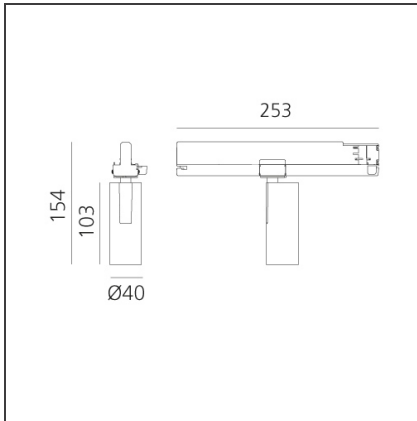

Vector Track 40 10W 20° 4000K DALI White

IP20 Dimmerable: +  -

DESIGN BY

Carlotta de Bevilacqua

DESCRIPTION

Three sizes with three different beam angles each (spot, flood, wide flood) obtained by means of refractive or hybrid optical units. Vector 55 track DALI zoom optic (22°-32°). Junction arm integrated in the spotlight's body to keep the barycentre aligned with the track and prevent any imbalance in possible suspension versions of the track. The junction allows 360° rotation and 90° tilting for maximum emission adjustment freedom. Vector 95 available only in track version. Version with compact 4-conductor (3p+n) adapter with hidden LED driver and not-dimmable phase selector.

TECHNICAL DRAWINGS

FEATURES

Article Code:	AN05701	Series:	Indoor, 2018 Artemide Collection
Colour:	White		
Installation:	Projector, Track		
Environment:	Indoor		

DIMENSIONS

Height:	cm 15.4
Base Length:	cm 25.3
Inclination:	-90+90
Rotation:	cm 360