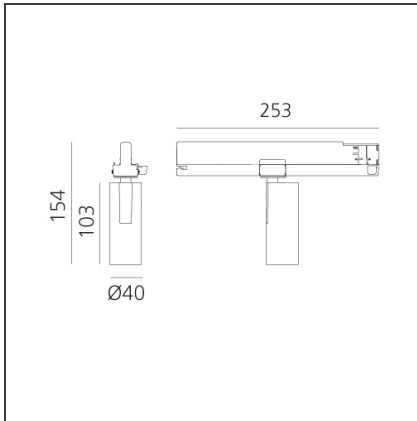

Vector Track 40 10W 20° 4000K DALI Brushed Silver

IP20 Dimmerable: +  -

DESIGN BY

Carlotta de Bevilacqua

DESCRIPTION

Three sizes with three different beam angles each (spot, flood, wide flood) obtained by means of refractive or hybrid optical units. Vector 55 track DALI zoom optic (22°-32°). Junction arm integrated in the spotlight's body to keep the barycentre aligned with the track and prevent any imbalance in possible suspension versions of the track. The junction allows 360° rotation and 90° tilting for maximum emission adjustment freedom. Vector 95 available only in track version. Version with compact 4-conductor (3p+n) adapter with hidden LED driver and not-dimmable phase selector.

TECHNICAL DRAWINGS

FEATURES

Article Code:	AN05715	Series:	Indoor, 2018
Colour:	Brushed Silver		Artemide Collection
Installation:	Projector, Track		
Environment:	Indoor		

DIMENSIONS

Height:	cm 15.4
Base Length:	cm 25.3
Inclination:	-90+90
Rotation:	cm 360