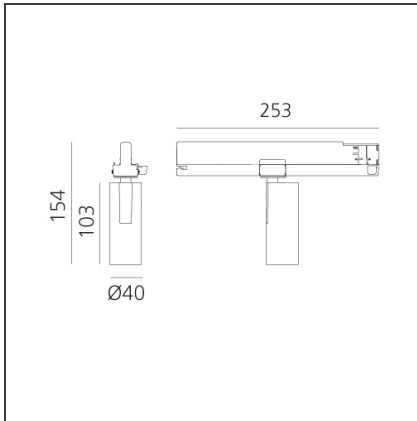

Vector Track 40 10W 20° 4000K DALI Brushed Bronze

IP20  Dimmerable: +  -

DESIGN BY

Carlotta de Bevilacqua

DESCRIPTION

Three sizes with three different beam angles each (spot, flood, wide flood) obtained by means of refractive or hybrid optical units. Vector 55 track DALI zoom optic (22°-32°). Junction arm integrated in the spotlight's body to keep the barycentre aligned with the track and prevent any imbalance in possible suspension versions of the track. The junction allows 360° rotation and 90° tilting for maximum emission adjustment freedom. Vector 95 available only in track version. Version with compact 4-conductor (3p+n) adapter with hidden LED driver and not-dimmable phase selector.

TECHNICAL DRAWINGS

FEATURES

Article Code:	AN05720	Series:	Indoor, 2018
Colour:	Brushed Bronze		Artemide Collection
Installation:	Projector, Track		
Environment:	Indoor		

DIMENSIONS

Height:	cm 15.4
Base Length:	cm 25.3
Inclination:	-90+90
Rotation:	cm 360