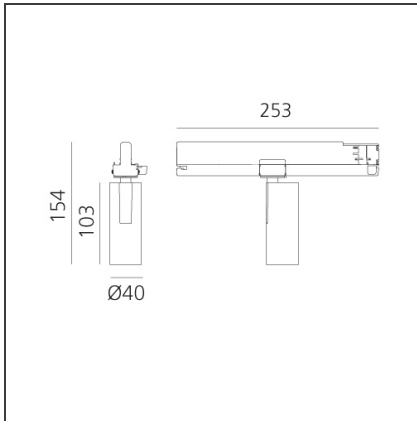

Vector Track 40 10W 20° 3000K DALI Brushed silver

IP20 Dimmerable: +  -

DESIGN BY

Carlotta de Bevilacqua

DESCRIPTION

Three sizes with three different beam angles each (spot, flood, wide flood) obtained by means of refractive or hybrid optical units. Vector 55 track DALI zoom optic (22°-32°). Junction arm integrated in the spotlight's body to keep the barycentre aligned with the track and prevent any imbalance in possible suspension versions of the track. The junction allows 360° rotation and 90° tilting for maximum emission adjustment freedom. Vector 95 available only in track version. Version with compact 4-conductor (3p+n) adapter with hidden LED driver and not-dimmable phase selector.

TECHNICAL DRAWINGS

FEATURES

Article Code:	AN00715	Series:	Indoor, 2018
Colour:	Brushed silver		Artemide Collection
Installation:	Projector, Track		
Environment:	Indoor		

DIMENSIONS

Height:	cm 15.4
Base Length:	cm 25.3
Inclination:	-90+90
Rotation:	cm 360