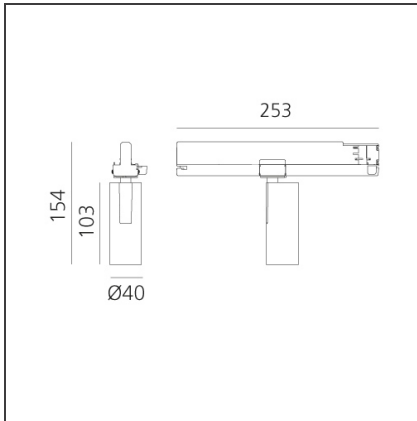

TECHNICAL DRAWINGS

FEATURES

Article Code:	AN00720	Series:	Indoor, 2018
Colour:	Brushed bronze		Artemide Collection
Installation:	Projector, Track		
Environment:	Indoor		

DIMENSIONS

Height:	cm 15.4
Base Length:	cm 25.3
Inclination:	-90+90
Rotation:	cm 360

INCLUDED SOURCES

Category:	LED	Color temperature (K):	3000K
Number:	1	Color Tolerance:	MacAdam 3SDCM
Watt:	10W	Service Life:	L70 (6K) 50000h
Type:	0		
Class:	A		

LUMINAIRE

Watt:	10W	Delivered lumens output (lm):	584lm
		CCT:	3000K
		Efficiency:	69%
		Efficacy:	58.43lm/W
		CRI:	90
		Dimmable Typology:	Dali

Notes

220/240Vac 50/60Hz Electronic ballast included.