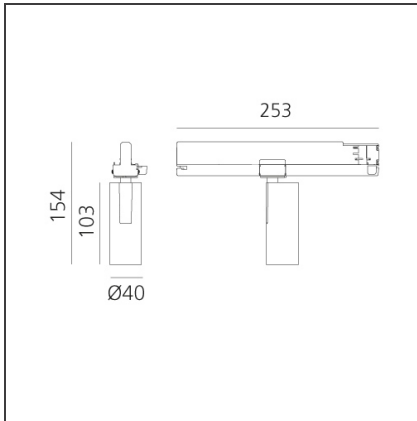

TECHNICAL DRAWINGS

FEATURES

Article Code:	AN00704	Series:	Indoor, 2018
Colour:	Black		Artemide Collection
Installation:	Projector, Track		
Environment:	Indoor		

DIMENSIONS

Height:	cm 15.4
Base Length:	cm 25.3
Inclination:	-90+90
Rotation:	cm 360

INCLUDED SOURCES

Category:	LED	Color temperature (K):	3000K
Number:	1	Color Tolerance:	MacAdam 3SDCM
Watt:	10W	Service Life:	L70 (6K) 50000h
Type:	0		
Class:	A		

LUMINAIRE

Watt:	10W	Delivered lumens output (lm):	584lm
		CCT:	3000K
		Efficiency:	69%
		Efficacy:	58.43lm/W
		CRI:	90
		Dimmable Typology:	Dali

Notes

220/240Vac 50/60Hz Electronic ballast included.