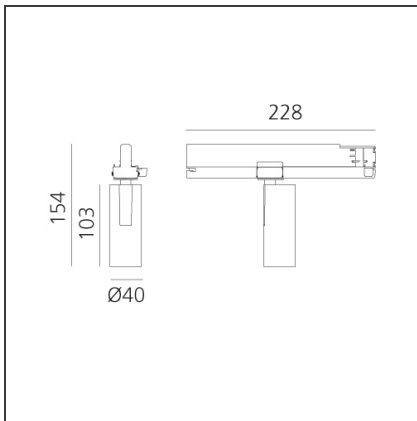

TECHNICAL DRAWINGS

FEATURES

Article Code:	AN01220	Series:	Indoor, 2018 Artemide Collection
Colour:	Brushed bronze		
Installation:	Projector, Track		
Environment:	Indoor		

DIMENSIONS

Height:	cm 15.4
Base Length:	cm 22.8
Inclination:	-90+90
Rotation:	cm 360

INCLUDED SOURCES

Category:	LED	Color temperature (K):	2700K
Number:	1		
Watt:	10W		
Type:	0		

LUMINAIRE

Watt:	10W	Delivered lumens output (lm):	543lm
		CCT:	2700K
		Efficiency:	69%
		Efficacy:	54.25lm/W
		CRI:	90

Notes

220/240Vac 50/60Hz Electronic ballast included.