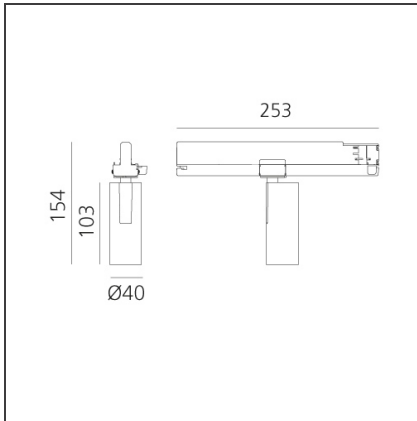

Vector Track 40 10W 20° 2700K DALI White

IP20 Dimmerable: +  -

DESIGN BY

Carlotta de Bevilacqua

DESCRIPTION

Three sizes with three different beam angles each (spot, flood, wide flood) obtained by means of refractive or hybrid optical units. Vector 55 track DALI zoom optic (22°-32°). Junction arm integrated in the spotlight's body to keep the barycentre aligned with the track and prevent any imbalance in possible suspension versions of the track. The junction allows 360° rotation and 90° tilting for maximum emission adjustment freedom. Vector 95 available only in track version. Version with compact 4-conductor (3p+n) adapter with hidden LED driver and not-dimmable phase selector.

TECHNICAL DRAWINGS

FEATURES

Article Code:	AN01701	Series:	Indoor, 2018 Artemide Collection
Colour:	White		
Installation:	Projector, Track		
Environment:	Indoor		

DIMENSIONS

Height:	cm 15.4
Base Length:	cm 25.3
Inclination:	-90+90
Rotation:	cm 360

INCLUDED SOURCES

Category:	LED	Color temperature (K):	2700K
Number:	1		
Watt:	10W		
Type:	0		

LUMINAIRE

Watt:	10W	Delivered lumens output (lm):	543lm
		CCT:	2700K
		Efficiency:	69%
		Efficacy:	54.25lm/W
		CRI:	90
		Dimmable Typology:	Dali