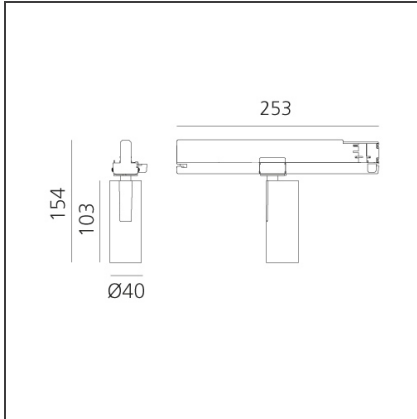

Vector Track 40 10W 20° 2700K DALI Brushed silver

IP20 Dimmerable: +  -

DESIGN BY

Carlotta de Bevilacqua

DESCRIPTION

Three sizes with three different beam angles each (spot, flood, wide flood) obtained by means of refractive or hybrid optical units. Vector 55 track DALI zoom optic (22°-32°). Junction arm integrated in the spotlight's body to keep the barycentre aligned with the track and prevent any imbalance in possible suspension versions of the track. The junction allows 360° rotation and 90° tilting for maximum emission adjustment freedom. Vector 95 available only in track version. Version with compact 4-conductor (3p+n) adapter with hidden LED driver and not-dimmable phase selector.

TECHNICAL DRAWINGS

FEATURES

Article Code:	AN01715	Series:	Indoor, 2018
Colour:	Brushed silver		Artemide Collection
Installation:	Projector, Track		
Environment:	Indoor		

DIMENSIONS

Height:	cm 15.4
Base Length:	cm 25.3
Inclination:	-90+90
Rotation:	cm 360

INCLUDED SOURCES

Category:	LED	Color temperature (K):	2700K
Number:	1		
Watt:	10W		
Type:	0		

LUMINAIRE

Watt:	10W	Delivered lumens output (lm):	543lm
		CCT:	2700K
		Efficiency:	69%
		Efficacy:	54.25lm/W
		CRI:	90
		Dimmable Typology:	Dali