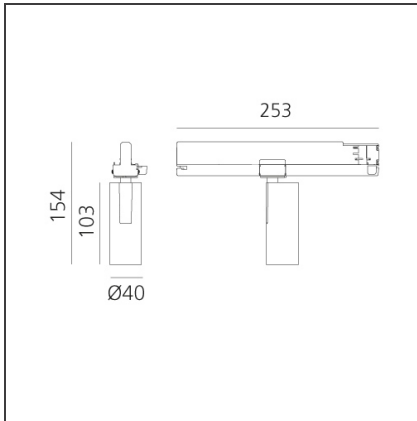

TECHNICAL DRAWINGS

FEATURES

Article Code:	AN05601	Series:	Indoor, 2018 Artemide Collection
Colour:	White		
Installation:	Projector, Track		
Environment:	Indoor		

DIMENSIONS

Height:	cm 15.4
Base Length:	cm 25.3
Inclination:	-90+90
Rotation:	cm 360

INCLUDED SOURCES

Category:	LED	Color temperature (K):	4000K
Number:	1	Color Tolerance:	MacAdam 3SDCM
Watt:	10W	Service Life:	L70 (6K) 50000h
Type:	0		
Class:	A		

LUMINAIRE

Watt:	10W	Delivered lumens output (lm):	540lm
		CCT:	4000K
		Efficiency:	81%
		Efficacy:	54.09lm/W
		CRI:	90
		Dimmable Typology:	Dali

Notes

220/240Vac 50/60Hz Electronic ballast included.