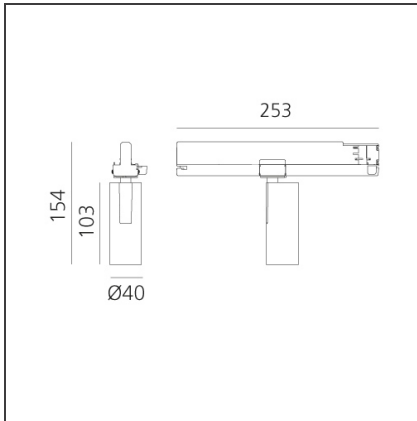

TECHNICAL DRAWINGS

FEATURES

Article Code:	AN05615	Series:	Indoor, 2018
Colour:	Brushed Silver		Artemide Collection
Installation:	Projector, Track		
Environment:	Indoor		

DIMENSIONS

Height:	cm 15.4
Base Length:	cm 25.3
Inclination:	-90+90
Rotation:	cm 360

INCLUDED SOURCES

Category:	LED	Color temperature (K):	4000K
Number:	1	Color Tolerance:	MacAdam 3SDCM
Watt:	10W	Service Life:	L70 (6K) 50000h
Type:	0		
Class:	A		

LUMINAIRE

Watt:	10W	Delivered lumens output (lm):	540lm
		CCT:	4000K
		Efficiency:	81%
		Efficacy:	54.09lm/W
		CRI:	90
		Dimmable Typology:	Dali

Notes

220/240Vac 50/60Hz Electronic ballast included.