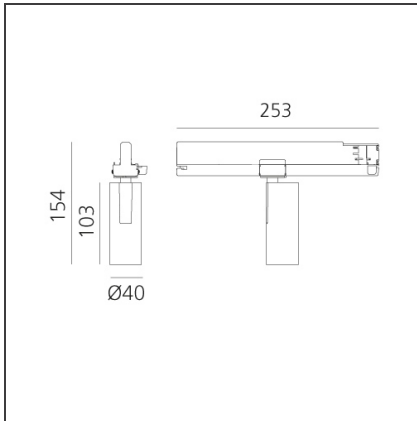

TECHNICAL DRAWINGS

FEATURES

Article Code:	AN05620	Series:	Indoor, 2018
Colour:	Brushed Bronze		Artemide Collection
Installation:	Projector, Track		
Environment:	Indoor		

DIMENSIONS

Height:	cm 15.4
Base Length:	cm 25.3
Inclination:	-90+90
Rotation:	cm 360

INCLUDED SOURCES

Category:	LED	Color temperature (K):	4000K
Number:	1	Color Tolerance:	MacAdam 3SDCM
Watt:	10W	Service Life:	L70 (6K) 50000h
Type:	0		
Class:	A		

LUMINAIRE

Watt:	10W	Delivered lumens output (lm):	540lm
		CCT:	4000K
		Efficiency:	81%
		Efficacy:	54.09lm/W
		CRI:	90
		Dimmable Typology:	Dali

Notes

220/240Vac 50/60Hz Electronic ballast included.