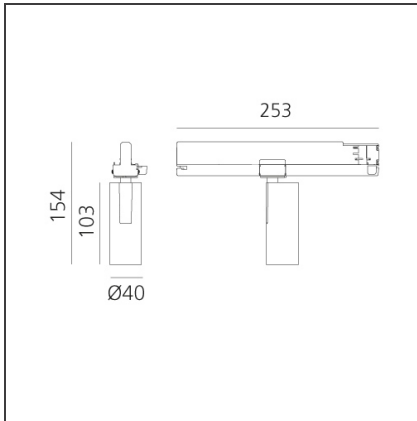

Vector Track 40 10W 13° 4000K DALI Black

IP20 Dimmerable: +  -

DESIGN BY

Carlotta de Bevilacqua

DESCRIPTION

Three sizes with three different beam angles each (spot, flood, wide flood) obtained by means of refractive or hybrid optical units. Vector 55 track DALI zoom optic (22°-32°). Junction arm integrated in the spotlight's body to keep the barycentre aligned with the track and prevent any imbalance in possible suspension versions of the track. The junction allows 360° rotation and 90° tilting for maximum emission adjustment freedom. Vector 95 available only in track version. Version with compact 4-conductor (3p+n) adapter with hidden LED driver and not-dimmable phase selector.

TECHNICAL DRAWINGS

FEATURES

Article Code:	AN05604	Series:	Indoor, 2018 Artemide Collection
Colour:	Black		
Installation:	Projector, Track		
Environment:	Indoor		

DIMENSIONS

Height:	cm 15.4
Base Length:	cm 25.3
Inclination:	-90+90
Rotation:	cm 360