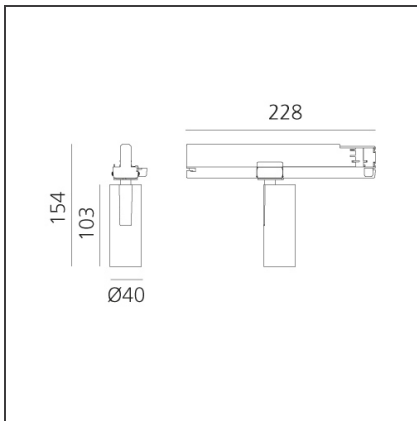

Vector Track 40 10W 13° 3000K Undimmable Brushed silver

IP20 

DESIGN BY

Carlotta de Bevilacqua

DESCRIPTION

Three sizes with three different beam angles each (spot, flood, wide flood) obtained by means of refractive or hybrid optical units. Vector 55 track DALI zoom optic (22°-32°). Junction arm integrated in the spotlight's body to keep the barycentre aligned with the track and prevent any imbalance in possible suspension versions of the track. The junction allows 360° rotation and 90° tilting for maximum emission adjustment freedom. Vector 95 available only in track version. Version with compact 4-conductor (3p+n) adapter with hidden LED driver and not-dimmable phase selector.

TECHNICAL DRAWINGS

FEATURES

Article Code:	AN00115	Series:	Indoor, 2018 Artemide Collection
Colour:	Brushed silver		
Installation:	Projector, Track		
Environment:	Indoor		

DIMENSIONS

Height:	cm 15.4
Base Length:	cm 22.8
Inclination:	-90+90
Rotation:	cm 360