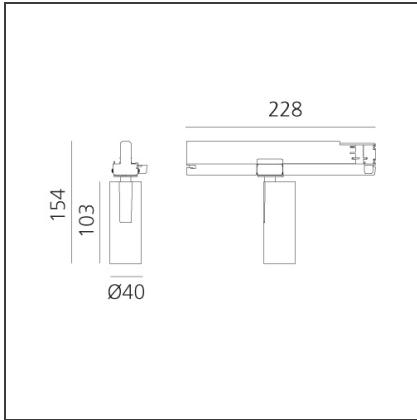

Vector Track 40 10W 13° 3000K Undimmable Black

IP20 

DESIGN BY

Carlotta de Bevilacqua

DESCRIPTION

Three sizes with three different beam angles each (spot, flood, wide flood) obtained by means of refractive or hybrid optical units. Vector 55 track DALI zoom optic (22°-32°). Junction arm integrated in the spotlight's body to keep the barycentre aligned with the track and prevent any imbalance in possible suspension versions of the track. The junction allows 360° rotation and 90° tilting for maximum emission adjustment freedom. Vector 95 available only in track version. Version with compact 4-conductor (3p+n) adapter with hidden LED driver and not-dimmable phase selector.

TECHNICAL DRAWINGS

FEATURES

Article Code:	AN00104	Series:	Indoor, 2018 Artemide Collection
Colour:	Black		
Installation:	Projector, Track		
Environment:	Indoor		

DIMENSIONS

Height:	cm 15.4
Base Length:	cm 22.8
Inclination:	-90+90
Rotation:	cm 360