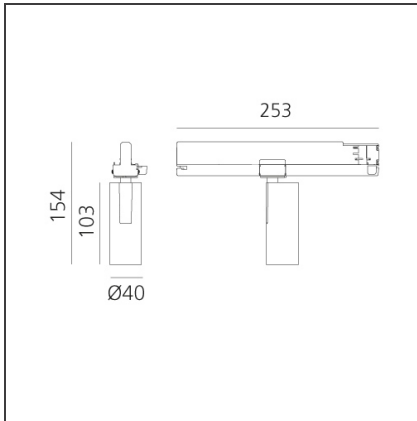

TECHNICAL DRAWINGS

FEATURES

Article Code:	AN00615	Series:	Indoor, 2018
Colour:	Brushed silver		Artemide Collection
Installation:	Projector, Track		
Environment:	Indoor		

DIMENSIONS

Height:	cm 15.4
Base Length:	cm 25.3
Inclination:	-90+90
Rotation:	cm 360

INCLUDED SOURCES

Category:	LED	Color temperature (K):	3000K
Number:	1	Color Tolerance:	MacAdam 3SDCM
Watt:	10W	Service Life:	L70 (6K) 50000h
Type:	0		
Class:	A		

LUMINAIRE

Watt:	10W	Delivered lumens output (lm):	541lm
		CCT:	3000K
		Efficiency:	81%
		Efficacy:	54.09lm/W
		CRI:	90
		Dimmable Typology:	Dali

Notes

220/240Vac 50/60Hz Electronic ballast included.