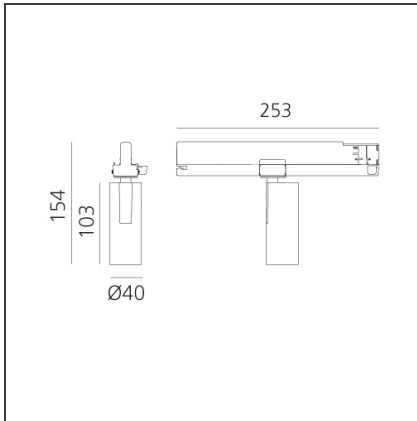

Vector Track 40 10W 13° 3000K DALI Brushed bronze

IP20 Dimmerable: +  -

DESIGN BY

Carlotta de Bevilacqua

DESCRIPTION

Three sizes with three different beam angles each (spot, flood, wide flood) obtained by means of refractive or hybrid optical units. Vector 55 track DALI zoom optic (22°-32°). Junction arm integrated in the spotlight's body to keep the barycentre aligned with the track and prevent any imbalance in possible suspension versions of the track. The junction allows 360° rotation and 90° tilting for maximum emission adjustment freedom. Vector 95 available only in track version. Version with compact 4-conductor (3p+n) adapter with hidden LED driver and not-dimmable phase selector.

TECHNICAL DRAWINGS

FEATURES

Article Code:	AN00620	Series:	Indoor, 2018
Colour:	Brushed bronze		Artemide Collection
Installation:	Projector, Track		
Environment:	Indoor		

DIMENSIONS

Height:	cm 15.4
Base Length:	cm 25.3
Inclination:	-90+90
Rotation:	cm 360