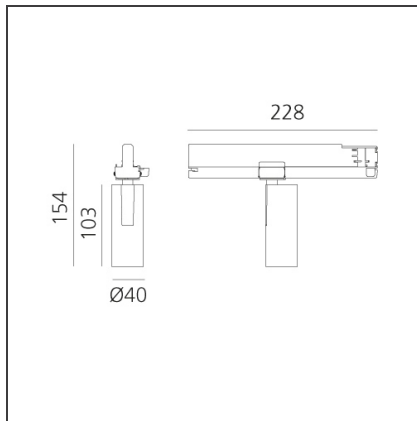

Vector Track 40 10W 13° 2700K Undimmable Brushed silver

IP20 

DESIGN BY

Carlotta de Bevilacqua

DESCRIPTION

Three sizes with three different beam angles each (spot, flood, wide flood) obtained by means of refractive or hybrid optical units. Vector 55 track DALI zoom optic (22°-32°). Junction arm integrated in the spotlight's body to keep the barycentre aligned with the track and prevent any imbalance in possible suspension versions of the track. The junction allows 360° rotation and 90° tilting for maximum emission adjustment freedom. Vector 95 available only in track version. Version with compact 4-conductor (3p+n) adapter with hidden LED driver and not-dimmable phase selector.

TECHNICAL DRAWINGS

FEATURES

Article Code:	AN01115	Series:	Indoor, 2018 Artemide Collection
Colour:	Brushed silver		
Installation:	Projector, Track		
Environment:	Indoor		

DIMENSIONS

Height:	cm 15.4
Base Length:	cm 22.8
Inclination:	-90+90
Rotation:	cm 360

INCLUDED SOURCES

Category:	LED	Color temperature (K):	2700K
Number:	1		
Watt:	10W		
Type:	0		

LUMINAIRE

Watt:	10W	Delivered lumens output (lm):	505lm
		CCT:	2700K
		Efficiency:	81%
		Efficacy:	50.53lm/W
		CRI:	90