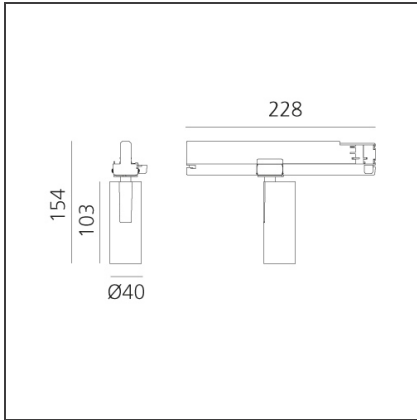

Vector Track 40 10W 13° 2700K Undimmable Black

IP20 

DESIGN BY

Carlotta de Bevilacqua

DESCRIPTION

Three sizes with three different beam angles each (spot, flood, wide flood) obtained by means of refractive or hybrid optical units. Vector 55 track DALI zoom optic (22°-32°). Junction arm integrated in the spotlight's body to keep the barycentre aligned with the track and prevent any imbalance in possible suspension versions of the track. The junction allows 360° rotation and 90° tilting for maximum emission adjustment freedom. Vector 95 available only in track version. Version with compact 4-conductor (3p+n) adapter with hidden LED driver and not-dimmable phase selector.

TECHNICAL DRAWINGS

FEATURES

Article Code:	AN01104	Series:	Indoor, 2018 Artemide Collection
Colour:	Black		
Installation:	Projector, Track		
Environment:	Indoor		

DIMENSIONS

Height:	cm 15.4
Base Length:	cm 22.8
Inclination:	-90+90
Rotation:	cm 360

INCLUDED SOURCES

Category:	LED	Color temperature (K):	2700K
Number:	1		
Watt:	10W		
Type:	0		

LUMINAIRE

Watt:	10W	Delivered lumens output (lm):	505lm
		CCT:	2700K
		Efficiency:	81%
		Efficacy:	50.53lm/W
		CRI:	90