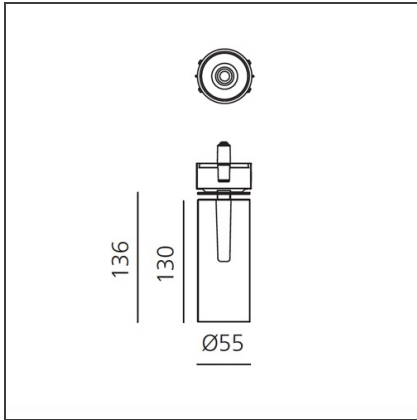

TECHNICAL DRAWINGS

FEATURES

Article Code:	AP53320	Material:	Alluminium body
Colour:	Brushed bronze	Series:	Indoor, 2018
Installation:	Projector, Recessed		Artemide Collection
Environment:	Indoor		

DIMENSIONS

Height:	cm 13.6	Cutout diameter:	cm 8.6
Inclination:	-90+90		
Rotation:	cm 360		

INCLUDED SOURCES

Category:	LED	Color temperature (K):	2700K
Number:	1	Color Tolerance:	MacAdam 3SDCM
Watt:	17,5W	CRI:	90
Type:	0	Service Life:	L70 (6K) 50000h

LUMINAIRE

Watt:	17,5W	Delivered lumens output (lm):	1356lm
		CCT:	2700K
		CRI:	90

Notes

Trimless recessed structure not included, to be ordered separately. Driver 700/500mA SELV supplied separately. Depending on the driver, the product can be dimmable DALI or undimmable.