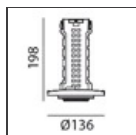

Vector Recessed 55 - 17,5W 22° 3000K Black

IP20 

DESIGN BY

Carlotta de Bevilacqua

DESCRIPTION

Two sizes with three different beam angles each (spot, flood, wide flood) obtained by means of refractive or hybrid optical units. The junction allows 360° rotation and 90° tilting for maximum emission adjustment freedom. Vector 40 and 55 available version: recessed trim or trimless.

TECHNICAL DRAWINGS

FEATURES

Article Code:	AP51204	Material:	Alluminium body
Colour:	Black	Series:	Indoor, 2018
Installation:	Projector, Recessed		Artemide Collection
Environment:	Indoor		

DIMENSIONS

Height:	cm 13.6	Cutout diameter:	cm 8.6
Inclination:	-90+90		
Rotation:	cm 360		

Notes

Trimless recessed structure not included, to be ordered separately. Driver 700/500mA SELV supplied separately. Depending on the driver, the product can be dimmable DALI or undimmable.

ACCESSORIES

Driver 15-32W
500-700mA - 220-
24Vac -
Undimmable -
146,5x43,5x22 mm
(LxWxH)
dv1030

Driver 11-25W
500-700mA - 220-
24Vac - Dimmable
DALI -
164x38x24,5 mm
(LxWxH)
dv1031

Vector 55 -
Optional Trim
Frame Ø 108 -
White
Ap59101

Vector 55 -
Optional Trim
Frame Ø 108 -
Black
Ap59104

Vector 40 -
Trimless recessed
structure
AP50000