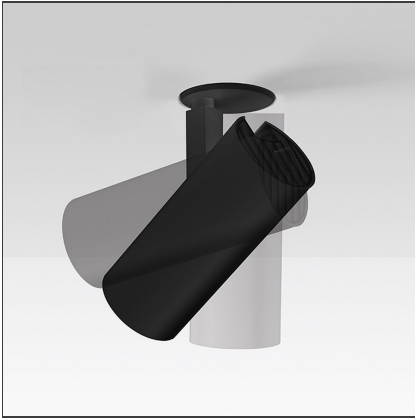

Vector Recessed 55 - 17,5W 22° 3000K Black

IP20 

DESIGN BY

Carlotta de Bevilacqua

DESCRIPTION

Two sizes with three different beam angles each (spot, flood, wide flood) obtained by means of refractive or hybrid optical units. The junction allows 360° rotation and 90° tilting for maximum emission adjustment freedom. Vector 40 and 55 available version: recessed trim or trimless.

TECHNICAL DRAWINGS

FEATURES

Article Code:	AP51204	Material:	Alluminium body
Colour:	Black	Series:	Indoor, 2018
Installation:	Projector, Recessed		Artemide Collection
Environment:	Indoor		

DIMENSIONS

Height:	cm 13.6	Cutout diameter:	cm 8.6
Inclination:	-90+90		
Rotation:	cm 360		

Notes

Trimless recessed structure not included, to be ordered separately. Driver 700/500mA SELV supplied separately. Depending on the driver, the product can be dimmable DALI or undimmable.

ACCESSORIES

Driver 15-32W
500-700mA - 220-
24Vac -
Undimmable -
146,5x43,5x22 mm
(LxWxH)
dv1030