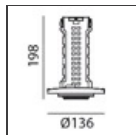

Vector Recessed 55 - 17,5W 22° 2700K Brushed bronze

IP20 

DESIGN BY

Carlotta de Bevilacqua

DESCRIPTION

Two sizes with three different beam angles each (spot, flood, wide flood) obtained by means of refractive or hybrid optical units. The junction allows 360° rotation and 90° tilting for maximum emission adjustment freedom. Vector 40 and 55 available version: recessed trim or trimless.

Height:	cm 13.6	Cutout diameter:	cm 8.6
Inclination:	-90+90		
Rotation:	cm 360		

INCLUDED SOURCES

Category:	LED	Color temperature (K):	2700K
Number:	1	Color Tolerance:	MacAdam 3SDCM
Watt:	17,5W	CRI:	90
Type:	0	Service Life:	L70 (6K) 50000h

ACCESSORIES

Driver 15-32W
500-700mA - 220-
24Vac -
Undimmable -
146,5x43,5x22 mm
(LxWxH)
dv1030

Driver 11-25W
500-700mA - 220-
24Vac - Dimmable
DALI -
164x38x24,5 mm
(LxWxH)
dv1031

Vector 55 -
Optional Trim
Frame Ø 108 -
White
Ap59101

Vector 55 -
Optional Trim
Frame Ø 108 -
Black
Ap59104

Vector 40 -
Trimless recessed
structure
AP50000