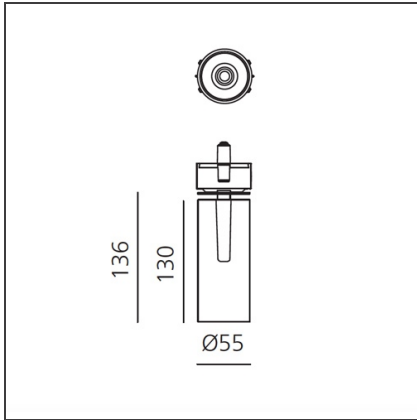

Vector Recessed 55 - 17,5W 22° 2700K Brushed bronze

IP20 

DESIGN BY

Carlotta de Bevilacqua

DESCRIPTION

Two sizes with three different beam angles each (spot, flood, wide flood) obtained by means of refractive or hybrid optical units. The junction allows 360° rotation and 90° tilting for maximum emission adjustment freedom. Vector 40 and 55 available version: recessed trim or trimless.

TECHNICAL DRAWINGS

FEATURES

Article Code:	AP53220	Material:	Alluminium body
Colour:	Brushed bronze	Series:	Indoor, 2018
Installation:	Projector, Recessed		Artemide Collection
Environment:	Indoor		

DIMENSIONS

Height:	cm 13.6	Cutout diameter:	cm 8.6
Inclination:	-90+90		
Rotation:	cm 360		

INCLUDED SOURCES

Category:	LED	Color temperature (K):	2700K
Number:	1	Color Tolerance:	MacAdam 3SDCM
Watt:	17,5W	CRI:	90
Type:	0	Service Life:	L70 (6K) 50000h

ACCESSORIES

Driver 15-32W
500-700mA - 220-
24Vac -
Undimmable -
146,5x43,5x22 mm
(LxWxH)
dv1030

Driver 11-25W
500-700mA - 220-
24Vac - Dimmable
DALI -
164x38x24,5 mm
(LxWxH)
dv1031

Vector 55 -
Optional Trim
Frame Ø 108 -
White
Ap59101