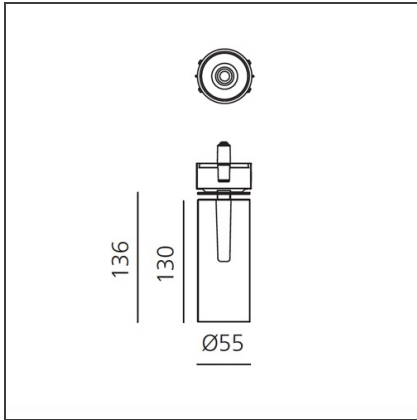

TECHNICAL DRAWINGS

FEATURES

Article Code:	AP51115	Material:	Alluminium body
Colour:	Brushed silver	Series:	Indoor, 2018
Installation:	Projector, Recessed		Artemide Collection
Environment:	Indoor		

DIMENSIONS

Height:	cm 13.6	Cutout diameter:	cm 8.6
Inclination:	-90+90		
Rotation:	cm 360		

INCLUDED SOURCES

Category:	LED	Color temperature (K):	3000K
Number:	1	Color Tolerance:	MacAdam 3SDCM
Watt:	17,5W	CRI:	90
Type:	0	Service Life:	L70 (6K) 50000h

LUMINAIRE

Watt:	17,5W	Delivered lumens output (lm):	1248lm
		CCT:	3000K
		Efficiency:	64%
		Efficacy:	73.41lm/W
		CRI:	90

Notes

Trimless recessed structure not included, to be ordered separately. Driver 700/500mA SELV supplied separately. Depending on the driver, the product can be dimmable DALI or undimmable.