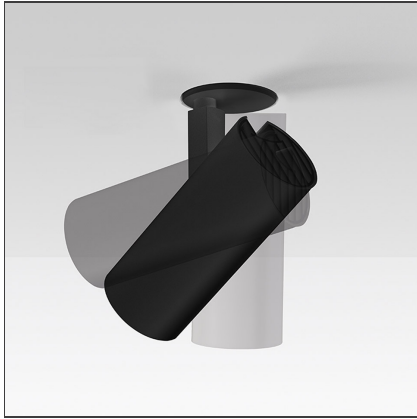

Vector Recessed 55 - 17,5W 16° 3000K Black

IP20 

DESIGN BY

Carlotta de Bevilacqua

DESCRIPTION

Two sizes with three different beam angles each (spot, flood, wide flood) obtained by means of refractive or hybrid optical units. The junction allows 360° rotation and 90° tilting for maximum emission adjustment freedom. Vector 40 and 55 available version: recessed trim or trimless.

TECHNICAL DRAWINGS

FEATURES

Article Code:	AP51104	Material:	Alluminium body
Colour:	Black	Series:	Indoor, 2018
Installation:	Projector, Recessed		Artemide Collection
Environment:	Indoor		

DIMENSIONS

Height:	cm 13.6	Cutout diameter:	cm 8.6
Inclination:	-90+90		
Rotation:	cm 360		

Notes

Trimless recessed structure not included, to be ordered separately. Driver 700/500mA SELV supplied separately. Depending on the driver, the product can be dimmable DALI or undimmable.

ACCESSORIES

Driver 15-32W
500-700mA - 220-
24Vac -
Undimmable -
146,5x43,5x22 mm
(LxWxH)
dv1030