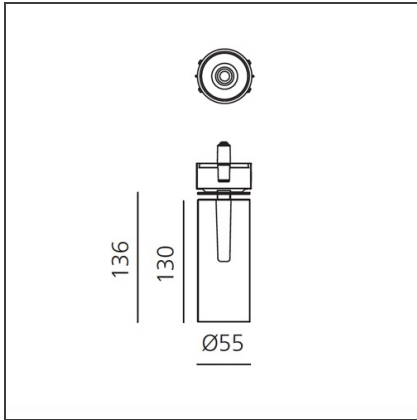

Vector Recessed 55 - 17,5W 16° 3000K Black

IP20 

DESIGN BY

Carlotta de Bevilacqua

DESCRIPTION

Two sizes with three different beam angles each (spot, flood, wide flood) obtained by means of refractive or hybrid optical units. The junction allows 360° rotation and 90° tilting for maximum emission adjustment freedom. Vector 40 and 55 available version: recessed trim or trimless.

TECHNICAL DRAWINGS

FEATURES

Article Code:	AP51104	Material:	Alluminium body
Colour:	Black	Series:	Indoor, 2018
Installation:	Projector, Recessed		Artemide Collection
Environment:	Indoor		

DIMENSIONS

Height:	cm 13.6	Cutout diameter:	cm 8.6
Inclination:	-90+90		
Rotation:	cm 360		

Driver 11-25W
500-700mA - 220-
24Vac - Dimmable
DALI -
164x38x24,5 mm
(LxWxH)
dv1031

Vector 55 -
Optional Trim
Frame Ø 108 -
White
Ap59101

Vector 55 -
Optional Trim
Frame Ø 108 -
Black
Ap59104

Vector 40 -
Trimless recessed
structure
AP50000