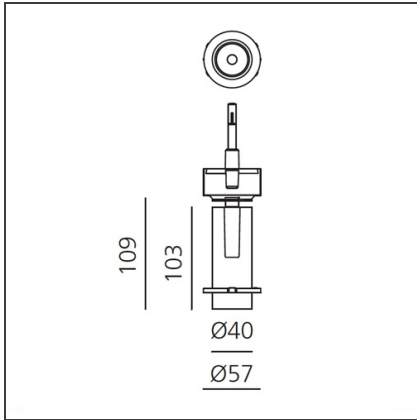

Vector Recessed 40 - 8W 13° 4000K Brushed Bronze

IP20 

DESIGN BY

Carlotta de Bevilacqua

DESCRIPTION

Two sizes with three different beam angles each (spot, flood, wide flood) obtained by means of refractive or hybrid optical units. The junction allows 360° rotation and 90° tilting for maximum emission adjustment freedom. Vector 40 and 55 available version: recessed trim or trimless.

TECHNICAL DRAWINGS

FEATURES

Article Code:	AP55120	Material:	Alluminium body
Colour:	Brushed Bronze	Series:	Indoor, 2018
Installation:	Projector, Recessed		Artemide Collection
Environment:	Indoor		

DIMENSIONS

Height:	cm 10.9	Cutout diameter:	cm 8.6
Inclination:	-90+90		
Rotation:	cm 360		

INCLUDED SOURCES

Category:	LED	Color temperature (K):	4000K
Number:	1	Color Tolerance:	MacAdam 3SDCM
Watt:	8W	CRI:	90
Type:	0	Service Life:	L70 (6K) 50000h

ACCESSORIES

Driver 15-32W
500-700mA - 220-
24Vac -
Undimmable -
146,5x43,5x22 mm
(LxWxH)
dv1030

Driver 11-25W
500-700mA - 220-
24Vac - Dimmable
DALI -
164x38x24,5 mm
(LxWxH)
dv1031

Vector 40 -
Optional Trim
Frame Ø 108 -
White
Ap59001