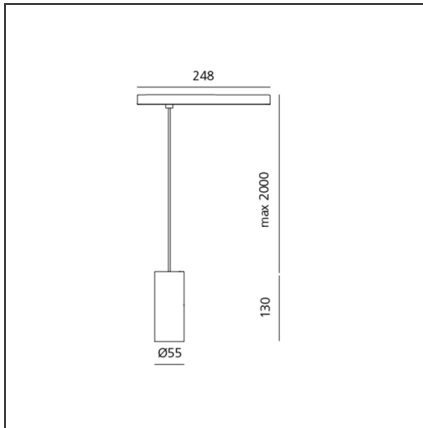

Vector Pendant Magnetic 55 - 26W 32° 4000K DALI White

IP20  Dimmerable: 

DESIGN BY

Carlotta de Bevilacqua

DESCRIPTION

Two sizes with three different beam angles each (spot, flood, wide flood) obtained by means of refractive or hybrid optical units. Junction arm integrated in the spotlight's body to keep the barycentre aligned with the track and prevent any imbalance in possible suspension versions of the track. The junction allows 360° rotation and 90° tilting for maximum emission adjustment freedom.

TECHNICAL DRAWINGS

FEATURES

Article Code:	AP35301	Series:	Indoor, 2018 Artemide Collection
Colour:	White		
Installation:	Projector, Suspension		
Environment:	Indoor		

DIMENSIONS

Height:	cm 13
Base Length:	cm 24.8
Inclination:	-90+90
Rotation:	cm 360
Max Height from ceiling:	cm 200

INCLUDED SOURCES

Category:	LED	Color temperature (K):	4000K
Number:	1	CRI:	90
Watt:	26W		
Type:	0		

LUMINAIRE

Watt:	26W	Delivered lumens output (lm):	1596lm
		CCT:	4000K
		CRI:	90
		Dimmable Typology:	Dali