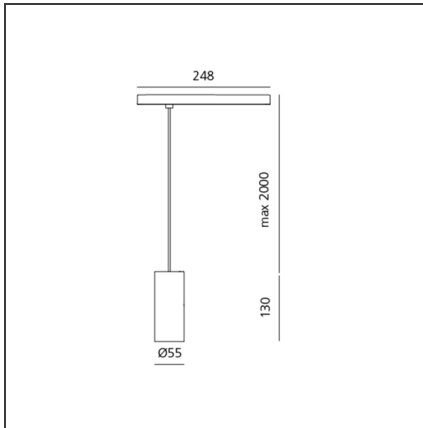

TECHNICAL DRAWINGS

FEATURES

Article Code:	AP35315	Series:	Indoor, 2018 Artemide Collection
Colour:	Brushed silver		
Installation:	Projector, Suspension		
Environment:	Indoor		

DIMENSIONS

Height:	cm 13
Base Length:	cm 24.8
Inclination:	-90+90
Rotation:	cm 360
Max Height from ceiling:	cm 200

INCLUDED SOURCES

Category:	LED	Color temperature (K):	4000K
Number:	1	CRI:	90
Watt:	26W		
Type:	0		

LUMINAIRE

Watt:	26W	Delivered lumens output (lm):	1596lm
		CCT:	4000K
		CRI:	90
		Dimmable Typology:	Dali

Notes

For operation use only Artemide Power Supply kit.