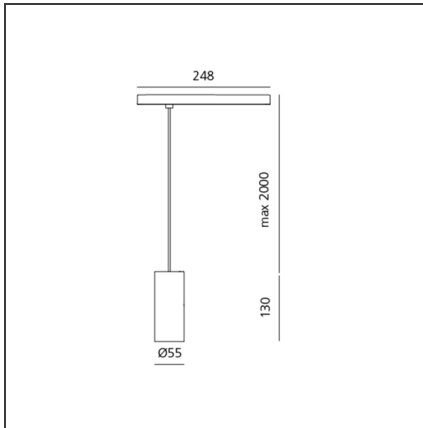

Vector Pendant Magnetic 55 - 26W 32° 4000K DALI Brushed copper

IP20  Dimmerable: 

DESIGN BY

Carlotta de Bevilacqua

DESCRIPTION

Two sizes with three different beam angles each (spot, flood, wide flood) obtained by means of refractive or hybrid optical units. Junction arm integrated in the spotlight's body to keep the barycentre aligned with the track and prevent any imbalance in possible suspension versions of the track. The junction allows 360° rotation and 90° tilting for maximum emission adjustment freedom.

TECHNICAL DRAWINGS

FEATURES

Article Code:	AP35318	Series:	Indoor, 2018 Artemide Collection
Colour:	Brushed copper		
Installation:	Projector, Suspension		
Environment:	Indoor		

DIMENSIONS

Height:	cm 13
Base Length:	cm 24.8
Inclination:	-90+90
Rotation:	cm 360
Max Height from ceiling:	cm 200

INCLUDED SOURCES

Category:	LED	Color temperature (K):	4000K
Number:	1	CRI:	90
Watt:	26W		
Type:	0		

LUMINAIRE

Watt:	26W	Delivered lumens output (lm):	1596lm
		CCT:	4000K
		CRI:	90
		Dimmable Typology:	Dali