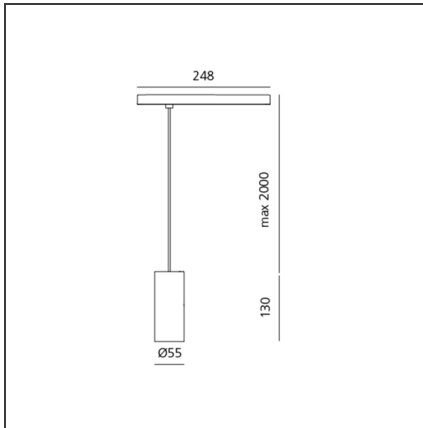

TECHNICAL DRAWINGS

FEATURES

Article Code:	AP35304	Series:	Indoor, 2018 Artemide Collection
Colour:	Black		
Installation:	Projector, Suspension		
Environment:	Indoor		

DIMENSIONS

Height:	cm 13
Base Length:	cm 24.8
Inclination:	-90+90
Rotation:	cm 360
Max Height from ceiling:	cm 200

INCLUDED SOURCES

Category:	LED	Color temperature (K):	4000K
Number:	1	CRI:	90
Watt:	26W		
Type:	0		

LUMINAIRE

Watt:	26W	Delivered lumens output (lm):	1596lm
		CCT:	4000K
		CRI:	90
		Dimmable Typology:	Dali

Notes

For operation use only Artemide Power Supply kit.