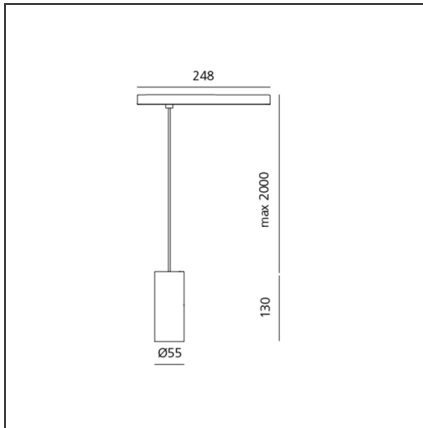

Vector Pendant Magnetic 55 - 26W 32° 3000K DALI Black

IP20  Dimmerable: 

DESIGN BY

Carlotta de Bevilacqua

DESCRIPTION

Two sizes with three different beam angles each (spot, flood, wide flood) obtained by means of refractive or hybrid optical units. Junction arm integrated in the spotlight's body to keep the barycentre aligned with the track and prevent any imbalance in possible suspension versions of the track. The junction allows 360° rotation and 90° tilting for maximum emission adjustment freedom.

TECHNICAL DRAWINGS

FEATURES

Article Code:	AP30304	Series:	Indoor, 2018 Artemide Collection
Colour:	Black		
Installation:	Projector, Suspension		
Environment:	Indoor		

DIMENSIONS

Height:	cm 13
Base Length:	cm 24.8
Inclination:	-90+90
Rotation:	cm 360
Max Height from ceiling:	cm 200

INCLUDED SOURCES

Category:	LED	Color temperature (K):	3000K
Number:	1		
Watt:	25W		
Type:	0		
Class:	A		

LUMINAIRE

Watt:	26W	Delivered lumens output (lm):	1596lm
		CCT:	3000K
		CRI:	90
		Dimmable Typology:	Dali