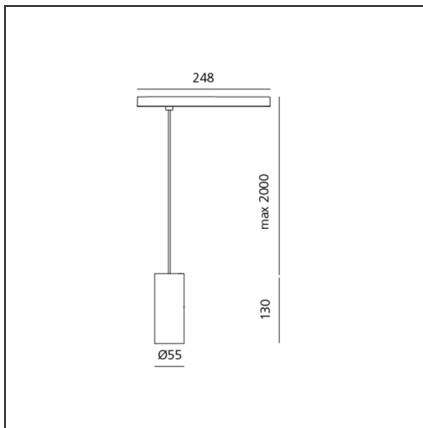

Vector Pendant Magnetic 55 - 26W 22° 4000K DALI White

IP20  Dimmerable: 

DESIGN BY

Carlotta de Bevilacqua

DESCRIPTION

Two sizes with three different beam angles each (spot, flood, wide flood) obtained by means of refractive or hybrid optical units. Junction arm integrated in the spotlight's body to keep the barycentre aligned with the track and prevent any imbalance in possible suspension versions of the track. The junction allows 360° rotation and 90° tilting for maximum emission adjustment freedom.

TECHNICAL DRAWINGS

FEATURES

| | | | |
|----------------------|--------------------------|----------------|-------------------------------------|
| Article Code: | AP35201 | Series: | Indoor, 2018 Artemide Collection |
| Colour: | White | | |
| Installation: | Projector, Suspension | | |
| Environment: | Indoor | | |

DIMENSIONS

| | |
|---------------------------------|---------|
| Height: | cm 13 |
| Base Length: | cm 24.8 |
| Inclination: | -90+90 |
| Rotation: | cm 360 |
| Max Height from ceiling: | cm 200 |

INCLUDED SOURCES

| | | | |
|--------------|-----|--------------------------------------|--------|
| Watt: | 26W | Delivered lumens output (lm): | 1465lm |
| | | CCT: | 4000K |
| | | CRI: | 90 |
| | | Dimmable Typology: | Dali |