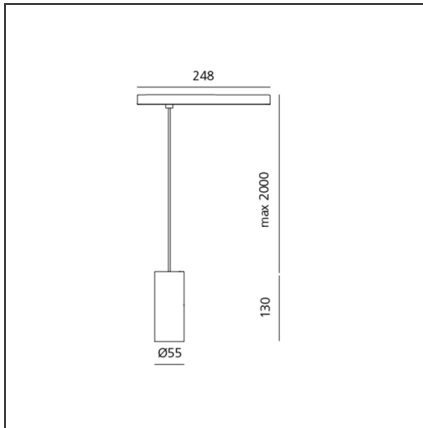

Vector Pendant Magnetic 55 - 26W 22° 4000K DALI Brushed silver

IP20  Dimmerable: 

DESIGN BY

Carlotta de Bevilacqua

DESCRIPTION

Two sizes with three different beam angles each (spot, flood, wide flood) obtained by means of refractive or hybrid optical units. Junction arm integrated in the spotlight's body to keep the barycentre aligned with the track and prevent any imbalance in possible suspension versions of the track. The junction allows 360° rotation and 90° tilting for maximum emission adjustment freedom.

TECHNICAL DRAWINGS

FEATURES

Article Code:	AP35215	Series:	Indoor, 2018 Artemide Collection
Colour:	Brushed silver		
Installation:	Projector, Suspension		
Environment:	Indoor		

DIMENSIONS

Height:	cm 13
Base Length:	cm 24.8
Inclination:	-90+90
Rotation:	cm 360
Max Height from ceiling:	cm 200

INCLUDED SOURCES

Category:	LED	Color temperature (K):	4000K
Number:	1	CRI:	90
Watt:	26W		
Type:	0		

LUMINAIRE

Watt:	26W	Delivered lumens output (lm):	1465lm
		CCT:	4000K
		CRI:	90
		Dimmable Typology:	Dali