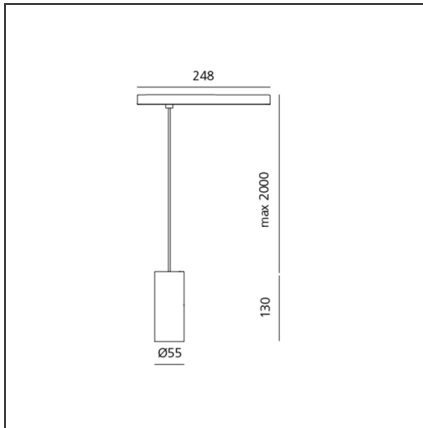

TECHNICAL DRAWINGS

FEATURES

Article Code:	AP35220	Series:	Indoor, 2018 Artemide Collection
Colour:	Brushed bronze		
Installation:	Projector, Suspension		
Environment:	Indoor		

DIMENSIONS

Height:	cm 13
Base Length:	cm 24.8
Inclination:	-90+90
Rotation:	cm 360
Max Height from ceiling:	cm 200

INCLUDED SOURCES

Category:	LED	Color temperature (K):	4000K
Number:	1	CRI:	90
Watt:	26W		
Type:	0		

LUMINAIRE

Watt:	26W	Delivered lumens output (lm):	1465lm
		CCT:	4000K
		CRI:	90
		Dimmable Typology:	Dali

Notes

For operation use only Artemide Power Supply kit.