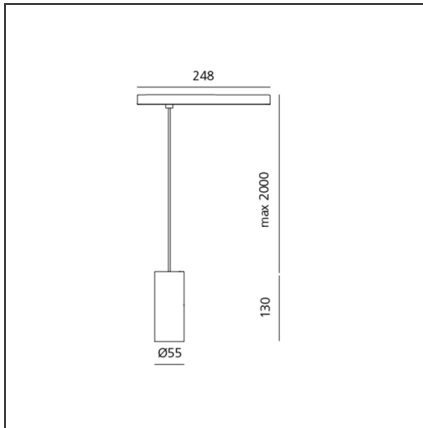

Vector Pendant Magnetic 55 - 26W 22° 3000K DALI Brushed silver

IP20  Dimmerable: 

DESIGN BY

Carlotta de Bevilacqua

DESCRIPTION

Two sizes with three different beam angles each (spot, flood, wide flood) obtained by means of refractive or hybrid optical units. Junction arm integrated in the spotlight's body to keep the barycentre aligned with the track and prevent any imbalance in possible suspension versions of the track. The junction allows 360° rotation and 90° tilting for maximum emission adjustment freedom.

TECHNICAL DRAWINGS

FEATURES

Article Code:	AP30215	Series:	Indoor, 2018 Artemide Collection
Colour:	Brushed silver		
Installation:	Projector, Suspension		
Environment:	Indoor		

DIMENSIONS

Height:	cm 13
Base Length:	cm 24.8
Inclination:	-90+90
Rotation:	cm 360
Max Height from ceiling:	cm 200

INCLUDED SOURCES

Category:	LED	Color temperature (K):	3000K
Number:	1		
Watt:	25W		
Type:	0		
Class:	A		

LUMINAIRE

Watt:	26W	Delivered lumens output (lm):	1465lm
		CCT:	3000K
		CRI:	90
		Dimmable Typology:	Dali