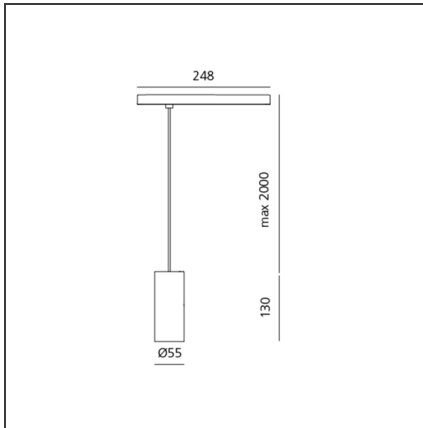

Vector Pendant Magnetic 55 - 26W 22° 3000K DALI Brushed copper

IP20  Dimmerable: 

DESIGN BY

Carlotta de Bevilacqua

DESCRIPTION

Two sizes with three different beam angles each (spot, flood, wide flood) obtained by means of refractive or hybrid optical units. Junction arm integrated in the spotlight's body to keep the barycentre aligned with the track and prevent any imbalance in possible suspension versions of the track. The junction allows 360° rotation and 90° tilting for maximum emission adjustment freedom.

TECHNICAL DRAWINGS

FEATURES

Article Code:	AP30218	Series:	Indoor, 2018 Artemide Collection
Colour:	Brushed copper		
Installation:	Projector, Suspension		
Environment:	Indoor		

DIMENSIONS

Height:	cm 13
Base Length:	cm 24.8
Inclination:	-90+90
Rotation:	cm 360
Max Height from ceiling:	cm 200

INCLUDED SOURCES

Category:	LED	Color temperature (K):	3000K
Number:	1		
Watt:	25W		
Type:	0		
Class:	A		

LUMINAIRE

Watt:	26W	Delivered lumens output (lm):	1465lm
		CCT:	3000K
		CRI:	90
		Dimmable Typology:	Dali