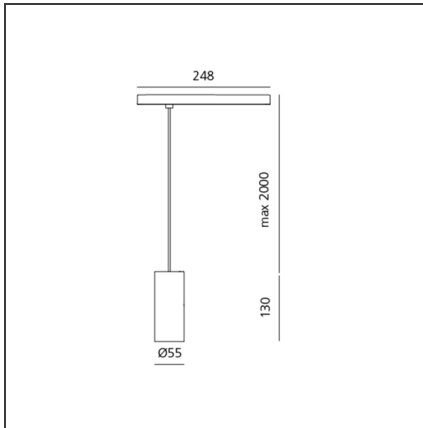

TECHNICAL DRAWINGS

FEATURES

Article Code:	AP30220	Series:	Indoor, 2018 Artemide Collection
Colour:	Brushed bronze		
Installation:	Projector, Suspension		
Environment:	Indoor		

DIMENSIONS

Height:	cm 13
Base Length:	cm 24.8
Inclination:	-90+90
Rotation:	cm 360
Max Height from ceiling:	cm 200

INCLUDED SOURCES

Category:	LED	Color temperature (K):	3000K
Number:	1		
Watt:	25W		
Type:	0		
Class:	A		

LUMINAIRE

Watt:	26W	Delivered lumens output (lm):	1465lm
		CCT:	3000K
		CRI:	90
		Dimmable Typology:	Dali

Notes

For operation use only Artemide Power Supply kit.