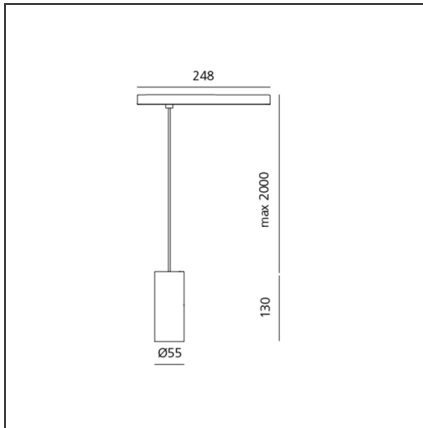

TECHNICAL DRAWINGS

FEATURES

Article Code:	AP31201	Series:	Indoor, 2018 Artemide Collection
Colour:	White		
Installation:	Projector, Suspension		
Environment:	Indoor		

DIMENSIONS

Height:	cm 13
Base Length:	cm 24.8
Inclination:	-90+90
Rotation:	cm 360
Max Height from ceiling:	cm 200

INCLUDED SOURCES

Category:	LED	Color temperature (K):	2700K
Number:	1	CRI:	90
Watt:	26W		
Type:	0		

LUMINAIRE

Watt:	26W	Delivered lumens output (lm):	1465lm
		CCT:	2700K
		CRI:	90
		Dimmable Typology:	Dali

Notes

For operation use only Artemide Power Supply kit.